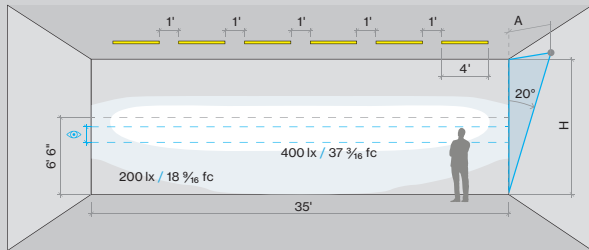

BASO 1.5

WALL WASH

Catalog Number Example

BASO1.5-RTL-WH-WW-30K-C80-UNV-010V-0400LF-ST-48IN

PERFORMANCE

- Up to 103lm/W efficiency
- 400 / 600 / 800lm/ft
- CRI > 80 & CRI > 90
- IC & Damp rated

MOUNTING

Recessed

BEAM DISTRIBUTION

Wall to ceiling ratio

Room height	H = 9 ft
Distance to wall	A = 3 ft
Reflection factor	0.7 0.5 0.2
Maintenance factor	0.8
Eye level 	4 - 5 ft

A RANGE

 BASO 1.5 BASO 1.5

B MOUNTING

 Recessed trimless	<u>RTL</u>
 Recessed with trim	<u>RTL</u>
 9/16" Grid (any brand)	<u>9GR</u>
 9/16" Slot Grid (any brand)	<u>9SG</u>
 15/16" Grid (any brand)	<u>15G</u>

K SHAPE / PATTERN

 Linear / straight	<u>ST</u>
 Linear / straight + flex inset	<u>SF</u>

includes 1ft. field-cutable section; only available for 4' and 8' segments

L DIMENSIONS IN INCH

 Linear 4'	<u>48IN</u>
 Linear 6'	<u>72IN</u>
 Linear 8'	<u>96IN</u>
 Custom length	<u>XXFT</u>

Patterns top view

LINEAR

A	FIXTURES	CODE
48"	1'x 4' linear	ST - 0 4 FT
96"	1'x 8' linear	ST - 0 8 FT
144"	8' + 4' linear	ST - 1 2 FT

DIMENSIONS

BASO 1.5 WALL WASHER

RECESSED trimless

RECESSED with trim

9/16" Grid (any brand)