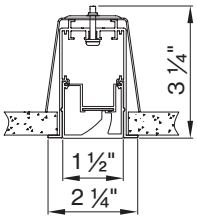

K SHAPE / PATTERN

 Linear / straight	<u>ST</u>
 Linear / straight + flex inset	<u>SF</u>

includes 1ft. field-cutable section; only available for 4' and 8' segments

L DIMENSIONS IN INCH

 Linear 4'	<u>48IN</u>
 Linear 6'	<u>72IN</u>
 Linear 8'	<u>96IN</u>
 Custom length	<u>XXFT</u>

BASO
basolighting.com
xalusa.com

Technical data

	SIZE TYPE	LED COLOR TEMPERATURE	INPUT WATTS	DELIVERED LM TOTAL	LIGHT DISTRIBUTION	DELIVERED LM DIRECT	OPTICAL EFFICIENCY	LUMINAIRE EFFICACY
BASO DIRECT								
e LED	4' linear	30K, 35K	16W	1600lm	100% down	400lm/ft	67%	103lm/W
	6' linear		24W	2400lm				
	8' linear		32W	3200lm				
e ² LED	4' linear	30K, 35K	24W	2400lm	100% down	600lm/ft	67%	99lm/W
	6' linear		32W	3200lm				
	8' linear		48W	4800lm				
e ²⁺ LED	4' linear	30K, 35K	36W	3200lm	100% down	800lm/ft	67%	93lm/W
	6' linear		48W	4000lm				
	8' linear		72W	6400lm				

Patterns top view

LINEAR

A	FIXTURES	CODE
48"	1'x 4' linear	ST - 0 4 FT
96"	1'x 8' linear	ST - 0 8 FT
144"	8' + 4' linear	ST - 1 2 FT

DIMENSIONS

BASO 1.5 WALL WASHER

RECESSED trimless

RECESSED with trim

9/16" Grid (any brand)

9/16" Grid (any brand) 4ft

15/16" Grid (any brand)

15/16" Grid (any brand) 4ft

BASO mounting instructions

Get access to the BASO 1.5 WW mounting instructions faster by scanning the QR code.

www.xalusa.com/resources/mounting-instructions/baso