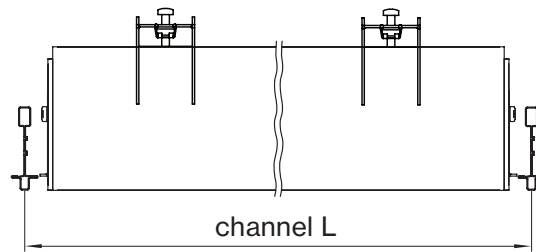

BASO
basolighting.com
xalusa.com

Technical data

	SIZE TYPE	LED COLOR TEMPERATURE	INPUT WATTS	DELIVERED LM TOTAL	LIGHT DISTRIBUTION	DELIVERED LM DIRECT	OPTICAL EFFICIENCY	LUMINAIRE EFFICACY
BASO DIRECT								
e LED	4' linear	30K, 35K	16W	1600lm	100% down	400lm/ft	67%	103lm/W
	6' linear		24W	2400lm				
	8' linear		32W	3200lm				
e ² LED	4' linear	30K, 35K	24W	2400lm	100% down	600lm/ft	67%	99lm/W
	6' linear		32W	3200lm				
	8' linear		48W	4800lm				
e ²⁺ LED	4' linear	30K, 35K	36W	3200lm	100% down	800lm/ft	67%	93lm/W
	6' linear		48W	4000lm				
	8' linear		72W	6400lm				

Patterns top view

LINEAR

A	FIXTURES	CODE
48"	1'x 4' linear	ST - 0 4 FT
96"	1'x 8' linear	ST - 0 8 FT
144"	8' + 4' linear	ST - 1 2 FT

DIMENSIONS

BASO 1.5 WALL WASHER

RECESSED trimless

RECESSED with trim

9/16" Grid (any brand)

9/16" Grid (any brand) 4ft

15/16" Grid (any brand)

15/16" Grid (any brand) 4ft

BASO mounting instructions

Get access to the BASO 1.5 WW mounting instructions faster by scanning the QR code.

www.xalusa.com/resources/mounting-instructions/baso