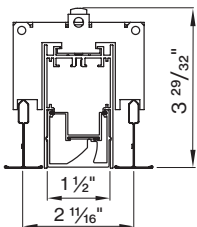

K SHAPE / PATTERN

 Linear / straight	<u>ST</u>
 Linear / straight + flex inset	<u>SF</u>

includes 1ft. field-cutable section; only available for 4' and 8' segments

L DIMENSIONS IN INCH

 Linear 4'	<u>48IN</u>
 Linear 6'	<u>72IN</u>
 Linear 8'	<u>96IN</u>
 Custom length	<u>XXFT</u>

BASO
basolighting.com
xalusa.com

Technical data

	SIZE TYPE	LED COLOR TEMPERATURE	INPUT WATTS	DELIVERED LM TOTAL	LIGHT DISTRIBUTION	DELIVERED LM DIRECT	OPTICAL EFFICIENCY	LUMINAIRE EFFICACY
BASO DIRECT								
e LED	4' linear	30K, 35K	16W	1600lm	100% down	400lm/ft	67%	103lm/W
	6' linear		24W	2400lm				
	8' linear		32W	3200lm				
e ² LED	4' linear	30K, 35K	24W	2400lm	100% down	600lm/ft	67%	99lm/W
	6' linear		32W	3200lm				
	8' linear		48W	4800lm				
e ²⁺ LED	4' linear	30K, 35K	36W	3200lm	100% down	800lm/ft	67%	93lm/W
	6' linear		48W	4000lm				
	8' linear		72W	6400lm				

Patterns top view

LINEAR

A	FIXTURES	CODE
48"	1'x 4' linear	ST - 0 4 FT
96"	1'x 8' linear	ST - 0 8 FT
144"	8' + 4' linear	ST - 1 2 FT

DIMENSIONS

BASO 1.5 WALL WASHER

RECESSED trimless

RECESSED with trim

9/16" Grid (any brand)

9/16" Grid (any brand) 4ft

15/16" Grid (any brand)

15/16" Grid (any brand) 4ft

BASO mounting instructions

Get access to the BASO 1.5 WW mounting instructions faster by scanning the QR code.

www.xalusa.com/resources/mounting-instructions/baso