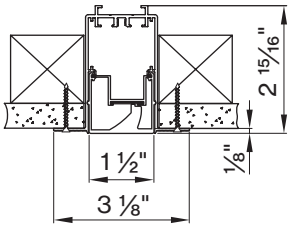

K SHAPE / PATTERN

 Linear / straight	<u>ST</u>
 Linear / straight + flex inset	<u>SF</u>

includes 1ft. field-cutable section; only available for 4' and 8' segments

L DIMENSIONS IN INCH

 Linear 4'	<u>48IN</u>
 Linear 6'	<u>72IN</u>
 Linear 8'	<u>96IN</u>
 Custom length	<u>XXFT</u>

BASO
basolighting.com
xalusa.com

Technical data

	SIZE TYPE	LED COLOR TEMPERATURE	INPUT WATTS	DELIVERED LM TOTAL	LIGHT DISTRIBUTION	DELIVERED LM DIRECT	OPTICAL EFFICIENCY	LUMINAIRE EFFICACY
BASO DIRECT								
e LED	4' linear	30K, 35K	16W	1600lm	100% down	400lm/ft	67%	103lm/W
	6' linear		24W	2400lm				
	8' linear		32W	3200lm				
e ² LED	4' linear	30K, 35K	24W	2400lm	100% down	600lm/ft	67%	99lm/W
	6' linear		32W	3200lm				
	8' linear		48W	4800lm				
e ²⁺ LED	4' linear	30K, 35K	36W	3200lm	100% down	800lm/ft	67%	93lm/W
	6' linear		48W	4000lm				
	8' linear		72W	6400lm				

Patterns top view

LINEAR

A	FIXTURES	CODE
48"	1'x 4' linear	ST - 0 4 FT
96"	1'x 8' linear	ST - 0 8 FT
144"	8' + 4' linear	ST - 1 2 FT

DIMENSIONS

BASO 1.5 WALL WASHER

RECESSED trimless

RECESSED with trim

9/16" Grid (any brand)

9/16" Grid (any brand) 4ft

15/16" Grid (any brand)

15/16" Grid (any brand) 4ft

BASO mounting instructions

Get access to the BASO 1.5 WW mounting instructions faster by scanning the QR code.

www.xalusa.com/resources/mounting-instructions/baso