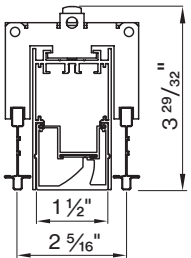

K SHAPE / PATTERN

 Linear / straight	<u>ST</u>
 Linear / straight + flex inset	<u>SF</u>

includes 1ft. field-cutable section; only available for 4' and 8' segments

L DIMENSIONS IN INCH

 Linear 4'	<u>48IN</u>
 Linear 6'	<u>72IN</u>
 Linear 8'	<u>96IN</u>
 Custom length	<u>XXFT</u>

BASO
basolighting.com
xalusa.com

Technical data

	SIZE TYPE	LED COLOR TEMPERATURE	INPUT WATTS	DELIVERED LM TOTAL	LIGHT DISTRIBUTION	DELIVERED LM DIRECT	OPTICAL EFFICIENCY	LUMINAIRE EFFICACY
BASO DIRECT								
e LED	4' linear	30K, 35K	16W	1600lm	100% down	400lm/ft	67%	103lm/W
	6' linear		24W	2400lm				
	8' linear		32W	3200lm				
e ² LED	4' linear	30K, 35K	24W	2400lm	100% down	600lm/ft	67%	99lm/W
	6' linear		32W	3200lm				
	8' linear		48W	4800lm				
e ²⁺ LED	4' linear	30K, 35K	36W	3200lm	100% down	800lm/ft	67%	93lm/W
	6' linear		48W	4000lm				
	8' linear		72W	6400lm				

Patterns top view

LINEAR

A	FIXTURES	CODE
48"	1'x 4' linear	ST - 0 4 FT
96"	1'x 8' linear	ST - 0 8 FT
144"	8' + 4' linear	ST - 1 2 FT

DIMENSIONS

BASO 1.5 WALL WASHER

RECESSED trimless

RECESSED with trim

9/16" Grid (any brand)

9/16" Grid (any brand) 4ft

15/16" Grid (any brand)

15/16" Grid (any brand) 4ft

BASO mounting instructions

Get access to the BASO 1.5 WW mounting instructions faster by scanning the QR code.

www.xalusa.com/resources/mounting-instructions/baso