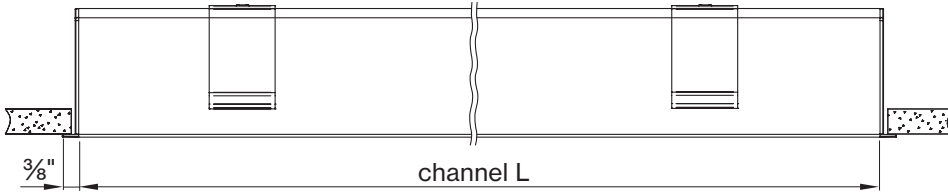

K SHAPE / PATTERN

 Linear / straight	<u>ST</u>
 Linear / straight + flex inset	<u>SF</u>

includes 1ft. field-cutable section; only available for 4' and 8' segments

L DIMENSIONS IN INCH

 Linear 4'	<u>48IN</u>
 Linear 6'	<u>72IN</u>
 Linear 8'	<u>96IN</u>
 Custom length	<u>XXFT</u>

BASO
basolighting.com
xalusa.com

Technical data

	SIZE TYPE	LED COLOR TEMPERATURE	INPUT WATTS	DELIVERED LM TOTAL	LIGHT DISTRIBUTION	DELIVERED LM DIRECT	OPTICAL EFFICIENCY	LUMINAIRE EFFICACY
BASO DIRECT								
e LED	4' linear	30K, 35K	16W	1600lm	100% down	400lm/ft	67%	103lm/W
	6' linear		24W	2400lm				
	8' linear		32W	3200lm				
e ² LED	4' linear	30K, 35K	24W	2400lm	100% down	600lm/ft	67%	99lm/W
	6' linear		32W	3200lm				
	8' linear		48W	4800lm				
e ²⁺ LED	4' linear	30K, 35K	36W	3200lm	100% down	800lm/ft	67%	93lm/W
	6' linear		48W	4000lm				
	8' linear		72W	6400lm				

Patterns top view

LINEAR

A	FIXTURES	CODE
48"	1'x 4' linear	ST - 0 4 FT
96"	1'x 8' linear	ST - 0 8 FT
144"	8' + 4' linear	ST - 1 2 FT

DIMENSIONS

BASO 1.5 WALL WASHER

RECESSED trimless

RECESSED with trim

9/16" Grid (any brand)