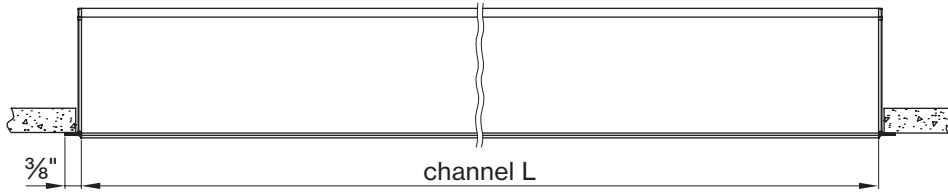

K SHAPE / PATTERN

 Linear / straight	<u>ST</u>
 Linear / straight + flex inset	<u>SF</u>

includes 1ft. field-cutable section; only available for 4' and 8' segments

L DIMENSIONS IN INCH

 Linear 4'	<u>48IN</u>
 Linear 6'	<u>72IN</u>
 Linear 8'	<u>96IN</u>
 Custom length	<u>XXFT</u>

BASO
basolighting.com
xalusa.com

Technical data

	SIZE TYPE	LED COLOR TEMPERATURE	INPUT WATTS	DELIVERED LM TOTAL	LIGHT DISTRIBUTION	DELIVERED LM DIRECT	OPTICAL EFFICIENCY	LUMINAIRE EFFICACY
BASO DIRECT								
e LED	4' linear	30K, 35K	16W	1600lm	100% down	400lm/ft	67%	103lm/W
	6' linear		24W	2400lm				
	8' linear		32W	3200lm				
e ² LED	4' linear	30K, 35K	24W	2400lm	100% down	600lm/ft	67%	99lm/W
	6' linear		32W	3200lm				
	8' linear		48W	4800lm				
e ²⁺ LED	4' linear	30K, 35K	36W	3200lm	100% down	800lm/ft	67%	93lm/W
	6' linear		48W	4000lm				
	8' linear		72W	6400lm				

Patterns top view

LINEAR

A	FIXTURES	CODE
48"	1'x 4' linear	ST - 0 4 FT
96"	1'x 8' linear	ST - 0 8 FT
144"	8' + 4' linear	ST - 1 2 FT

DIMENSIONS

BASO 1.5 WALL WASHER

RECESSED trimless

RECESSED with trim

9/16" Grid (any brand)