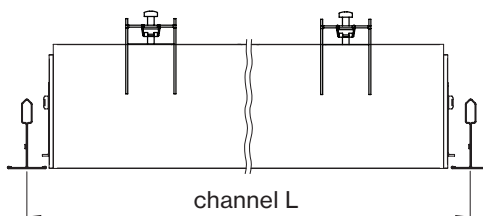

BASO
basolighting.com
xalusa.com

Technical data

	SIZE TYPE	LED COLOR TEMPERATURE	INPUT WATTS	DELIVERED LM TOTAL	LIGHT DISTRIBUTION	DELIVERED LM DIRECT	OPTICAL EFFICIENCY	LUMINAIRE EFFICACY
BASO DIRECT								
e LED	4' linear	30K, 35K	16W	1600lm	100% down	400lm/ft	67%	103lm/W
	6' linear		24W	2400lm				
	8' linear		32W	3200lm				
e ² LED	4' linear	30K, 35K	24W	2400lm	100% down	600lm/ft	67%	99lm/W
	6' linear		32W	3200lm				
	8' linear		48W	4800lm				
e ²⁺ LED	4' linear	30K, 35K	36W	3200lm	100% down	800lm/ft	67%	93lm/W
	6' linear		48W	4000lm				
	8' linear		72W	6400lm				

Patterns top view

LINEAR

A	FIXTURES	CODE
48"	1'x 4' linear	ST - 0 4 FT
96"	1'x 8' linear	ST - 0 8 FT
144"	8' + 4' linear	ST - 1 2 FT

DIMENSIONS

BASO 1.5 WALL WASHER

RECESSED trimless

RECESSED with trim

9/16" Grid (any brand)

9/16" Grid (any brand) 4ft

15/16" Grid (any brand)

15/16" Grid (any brand) 4ft

BASO mounting instructions

Get access to the BASO 1.5 WW mounting instructions faster by scanning the QR code.

www.xalusa.com/resources/mounting-instructions/baso